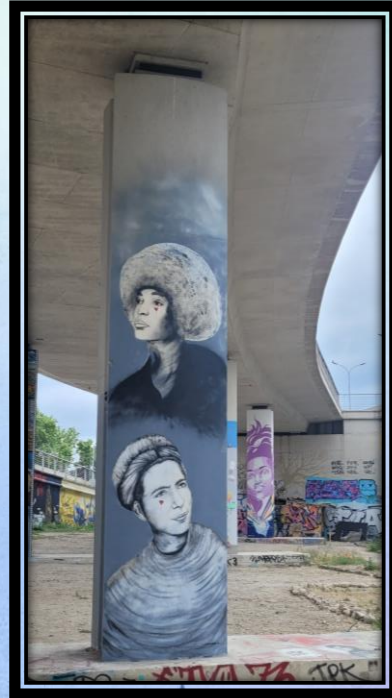

Les piliers du périph':