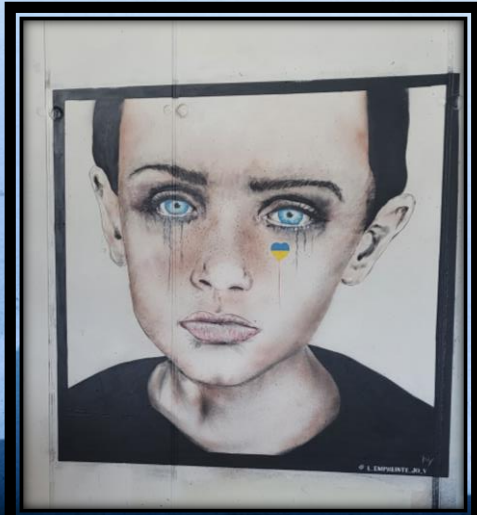

L'Empreinte: