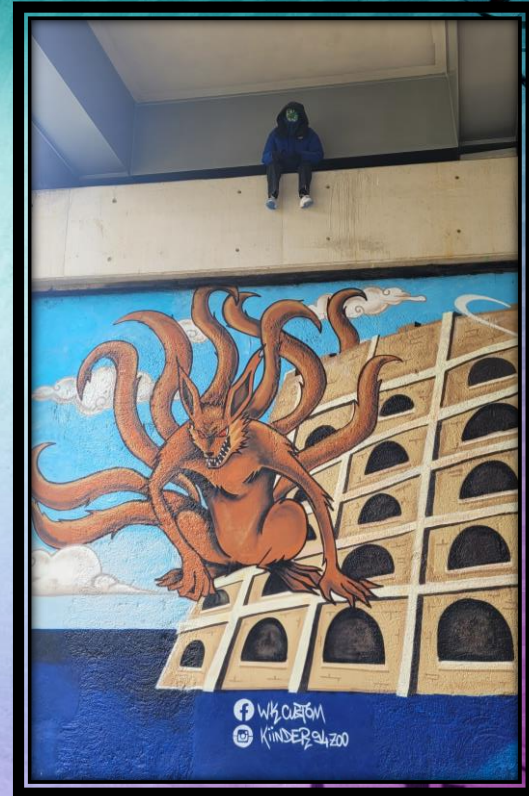

Prenez garde au **GARDIEN**: