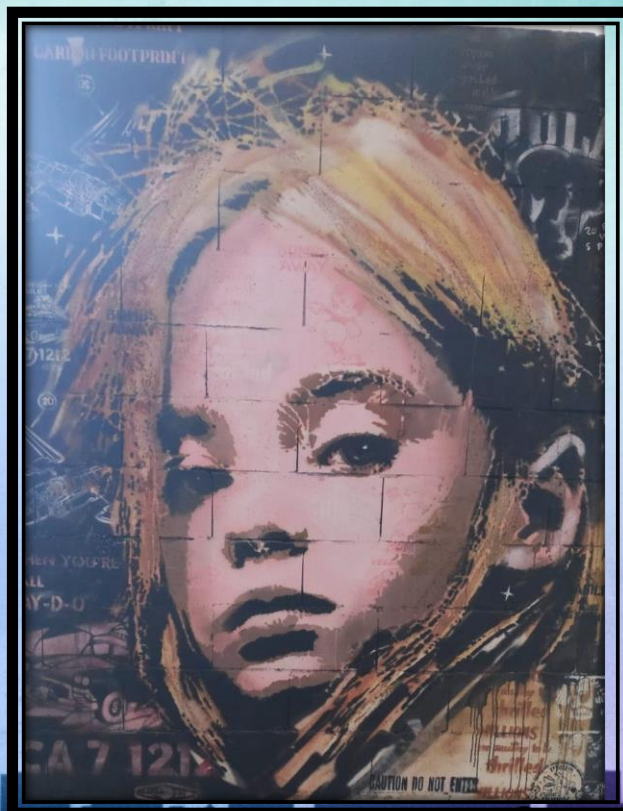

Pipsqueak: